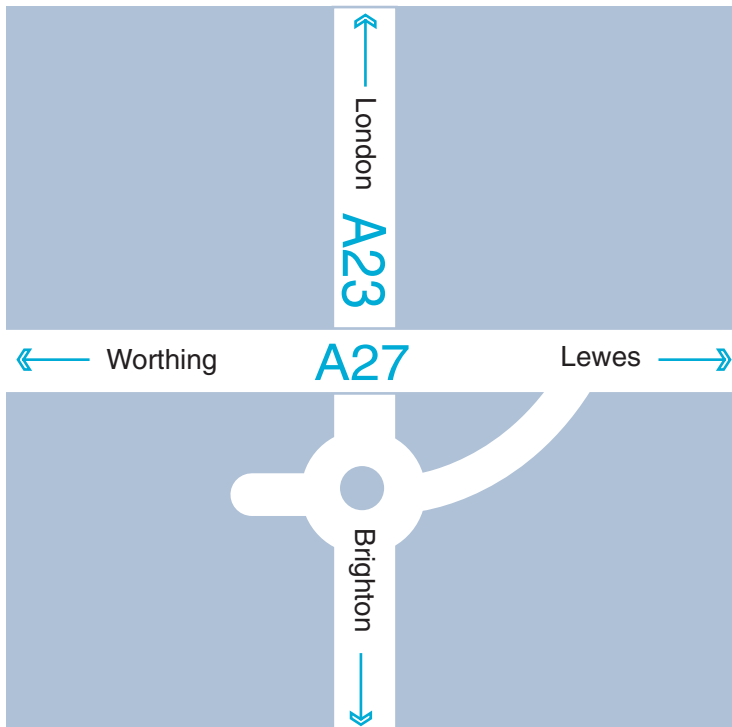

Map and Directions

Pavilion House,
14-15 Dorset Street
Brighton BN2 1WA

t: 01273 626232
f: 01273 626275

From roundabout junction of
A23 and A27

Take A23 (London Road)
heading south, sign posted
city centre.

London Road becomes
Preston Road, continue past
Preston Park following city
centre signs through one -
way system.

At Preston Circus take left
at lights onto Viaduct Road,
then right at lights onto
Ditchling Road.

Continue straight ahead at
next lights past The Level on
your left.

At St Peter's Church turn left
at lights then immediately
right at next lights onto
Richmond Place, which
becomes Grand Parade.

Immediately opposite
Brighton Pavilion turn left
onto Edward Street. Dorset
Street is third on right
opposite the Law Courts.